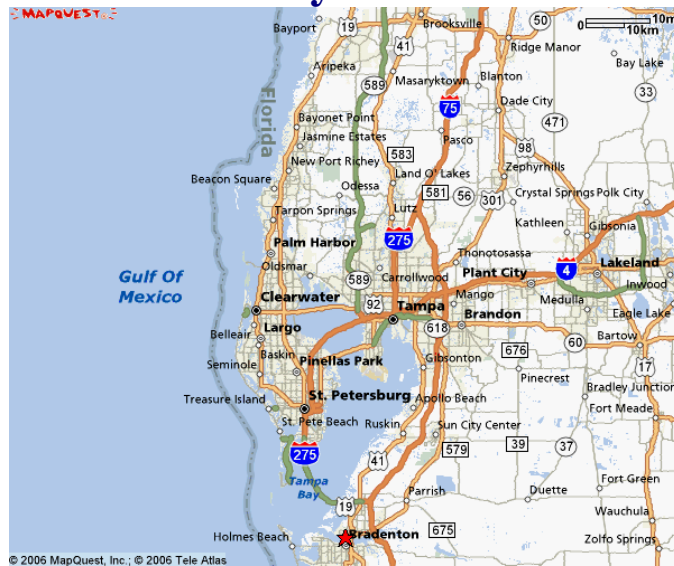

# Directions To Massey Yacht Sales & Service

© 2006 MapQuest, Inc., © 2006 Tele Atlas

**Regatta Pointe Marina - 1015 Riverside Dr.  
Palmetto, Florida 34221  
(800) 375-0130 or (941) 723-1610**

From the NORTH: Take I-75 south toward Naples. Merge onto I-275 N via exit 228 toward St. Petersburg. Merge onto US41 S via exit 2 toward Palmetto/Bradenton. Keep right at fork to go on US-41 Business S. Turn right on Riverside Drive before the bridge.

From the SOUTH: Take I-75 north toward Sarasota. Take exit 220B onto FL-64 toward Bradenton. Turn right onto 9<sup>th</sup> ST W aka US-41 Business. Take first left after the bridge onto Riverside Drive.

© 2005 MapQuest.com, Inc., © 2005 NAVTEQ

**Harborage Marina - 1110 3<sup>rd</sup> Street Suite 2  
St. Pete, Florida 33701  
(877) 552-0525 or (727) 824-7262**

From the NORTH: Take I-275 south toward St. Petersburg. Take exit 22 on to I-175 on the LEFT toward Tropicana Field. Turn slight left onto 5<sup>th</sup> Ave. S. then right onto 3<sup>rd</sup> St. S. Continue to follow 3<sup>rd</sup> St. south toward location.

From the SOUTH: Take I-275 north toward St. Petersburg. Take exit 22 on to I-175 on the LEFT toward Tropicana Field. Turn slight left onto 5<sup>th</sup> Ave. S. then right onto 3<sup>rd</sup> St. S. Continue to follow 3<sup>rd</sup> St. south toward location.